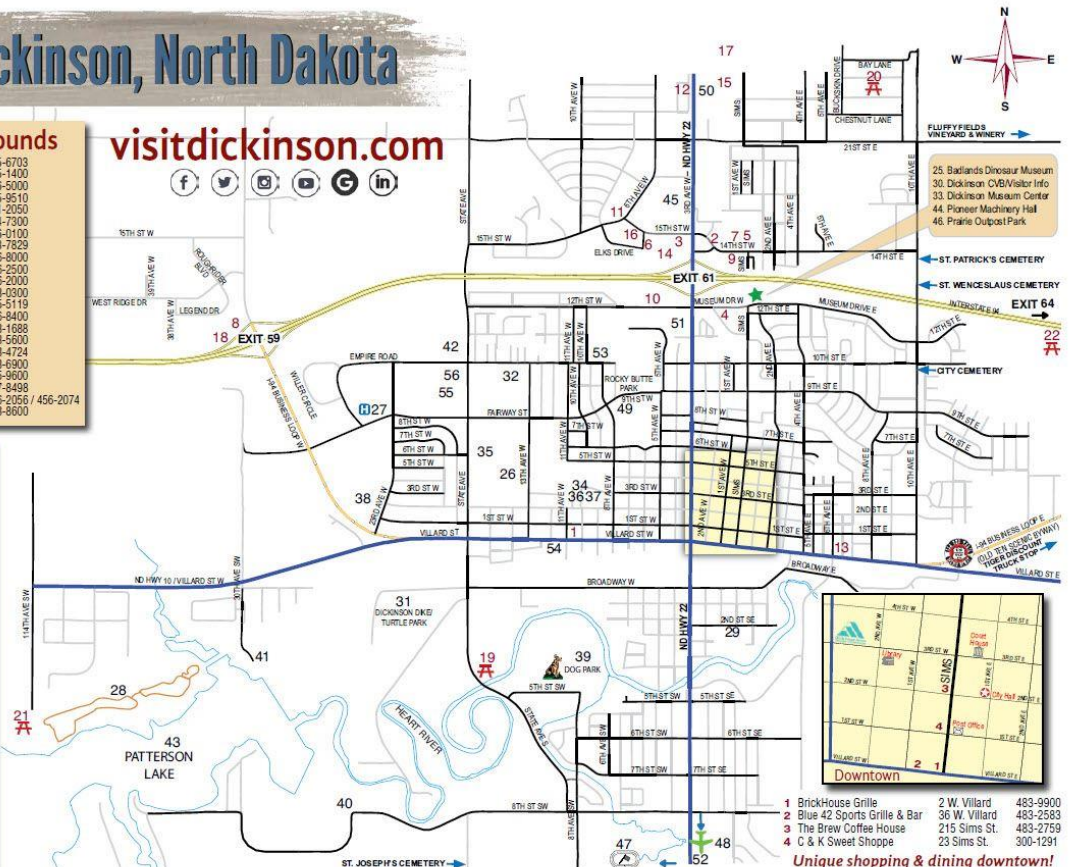

Hospitality:

There will be a hospitality area in the gym.

Hotel recommendations:

- Roosevelt Grand Dakota (701/483-5600)
- Candlewood Suites
- AmericInn by Wyndham (844/388-7316)
- TownePlace Suites by Marriott (701/483-4724)
- Holiday Inn Express (701/456-8000)

Food recommendations:

- El Sombrero
- Los Cabos
- Phat Fish Brewing
- Fluffy Fields Winery
- Blue 42
- Player's Sports Bar & Grill
- Sakura Japanese Steakhouse
- Country Kitchen
- Dakota Diner
- The Grub Tub
- JD's BBQ
- Lemongrass Vietnamese Restaurant
- Upin Thai
- Fast Food: Qdoba, Jimmy John's, Subway, DQ, McDonalds, Burger King, Taco Johns, Taco Bell, Arby's, Wendy's, KFC

Welcome to Dickinson, North Dakota

visitdickinson.com