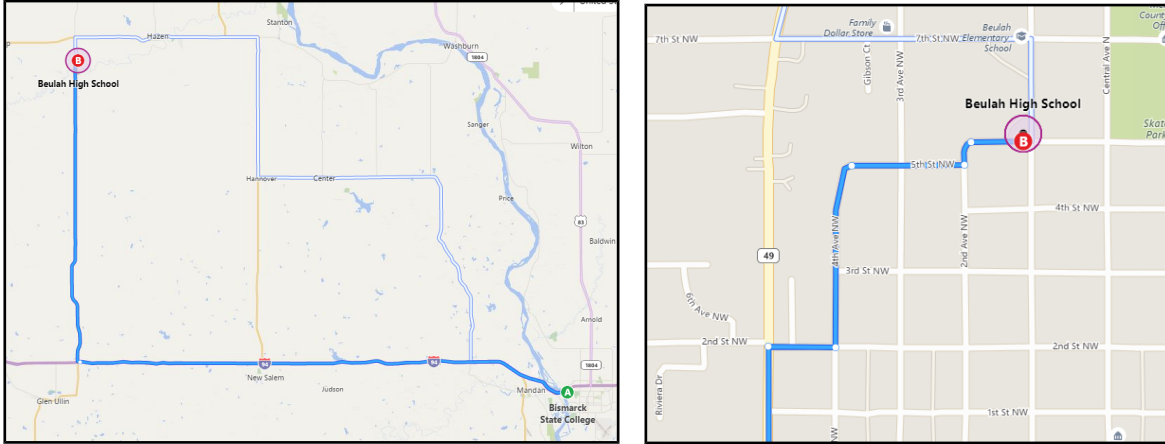

Recommendations are to stay at: www.visitdickinson.com/lodging
AmericInn Lodge & Suites: 229 15th St W, Dickinson, ND 58601; 701-225-1400
Comfort Inn: 493 Elks Dr, Dickinson, ND 58601; 701-264-7300
Holiday Inn Express & Suites: 103 14th St W, Dickinson, ND 58601; 701-456-8000
La Quinta Inn & Suites: 552 12th St W, Dickinson, ND 58601; 701-456-2500
Quality Inn & Suites: 475 15th St W, Dickinson, ND 58601; 701-456-8400

Maps to Beulah

If you have difficulty finding the location, please call Beulah High School at 701-873-2261.