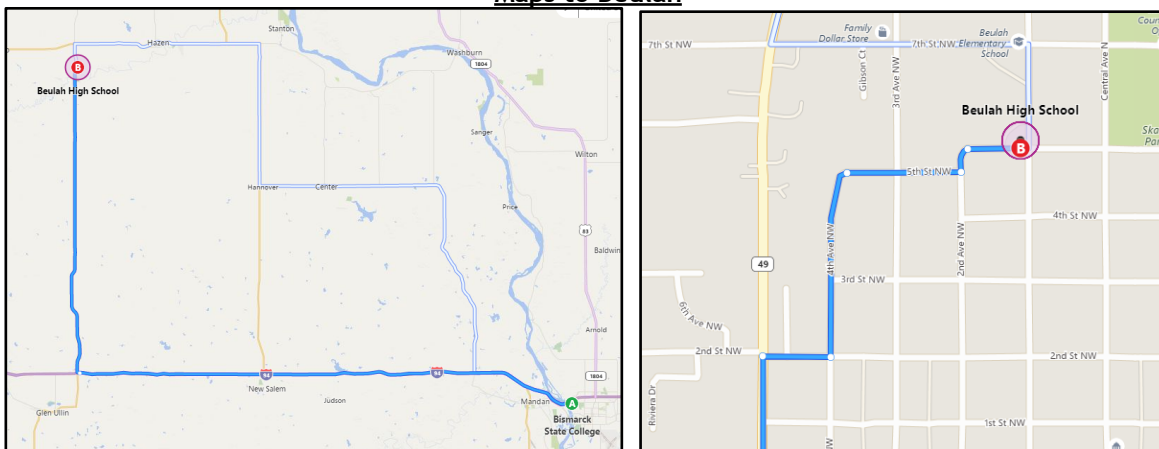

Maps to Beulah

If you have difficulty finding the location, please call Beulah High School at 701-873-2261.